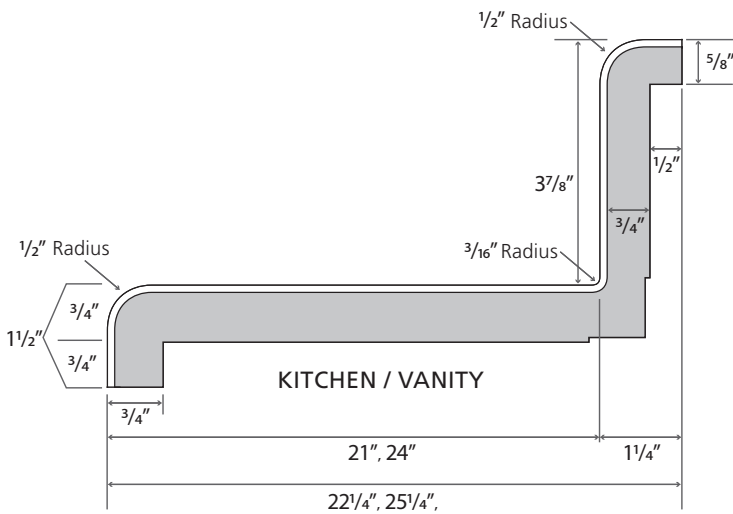

Tempo Edge
3456-58
Mocha Travertine

SPECIFICATION SHEET

SPECIFICATIONS:

- Standard substrate is 3/4" industrial-grade particleboard, available in 8', 10', and 12' lengths
- Standard postformed-grade laminate with a thickness of 0.042" + 0.002" - 0.008"
- Both standard and special styles and sizes are suitable for all residential, commercial, institutional, or light-industrial applications
- Available as an environmentally friendly EQcountertops

All measurements in inches. Drawings not to scale.