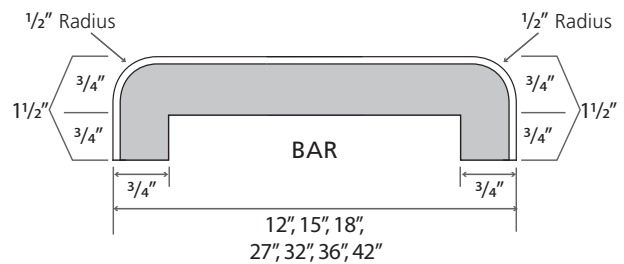

Tempo Edge
3456-58
Mocha Travertine

SPECIFICATION SHEET

SPECIFICATIONS:

- Standard substrate is 3/4" industrial-grade particleboard, available in 8', 10', and 12' lengths
- Standard postformed-grade laminate with a thickness of 0.042" + 0.002" - 0.008"
- Both standard and special styles and sizes are suitable for all residential, commercial, institutional, or light-industrial applications
- Available as an environmentally friendly EQcountertops

All measurements in inches. Drawings not to scale.