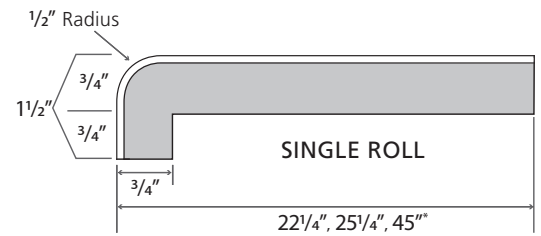

Tempo Edge
3456-58
Mocha Travertine

SPECIFICATION SHEET

SPECIFICATIONS:

- Standard substrate is 3/4" industrial-grade particleboard, available in 8', 10', and 12' lengths
- Standard postformed-grade laminate with a thickness of 0.042" + 0.002" - 0.008"
- Both standard and special styles and sizes are suitable for all residential, commercial, institutional, or light-industrial applications
- Available as an environmentally friendly EQcountertops

All measurements in inches. Drawings not to scale.