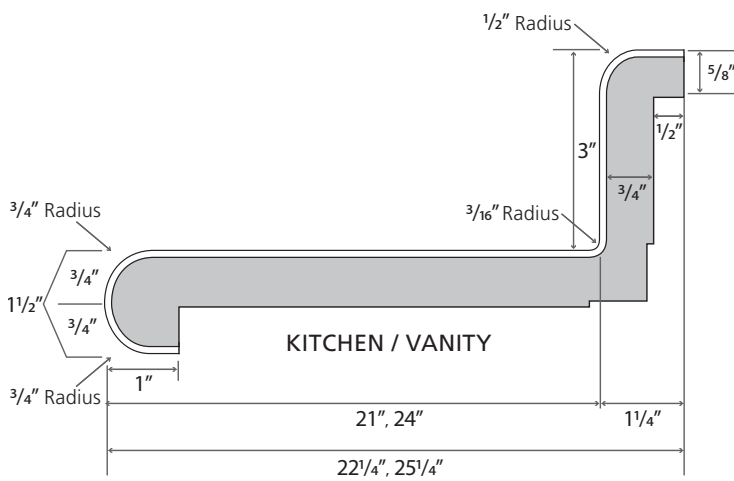

Nova Edge
1573-60
Frosty White

SPECIFICATION SHEET

SPECIFICATIONS:

- Standard substrate is 3/4" industrial-grade particleboard, available in 8', 10', and 12' lengths
- Standard postformed-grade laminate with a thickness of 0.042" + 0.002" - 0.008"
- Both standard and special styles and sizes are suitable for all residential, commercial, institutional, or light-industrial applications
- Available as an environmentally friendly EQcountertops

All measurements in inches. Drawings not to scale.