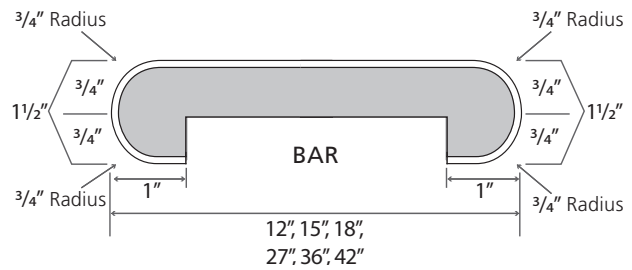

Nova Edge
1573-60
Frosty White

SPECIFICATION SHEET

SPECIFICATIONS:

- Standard substrate is 3/4" industrial-grade particleboard, available in 8', 10', and 12' lengths
- Standard postformed-grade laminate with a thickness of 0.042" + 0.002" - 0.008"
- Both standard and special styles and sizes are suitable for all residential, commercial, institutional, or light-industrial applications
- Available as an environmentally friendly EQcountertops

All measurements in inches. Drawings not to scale.