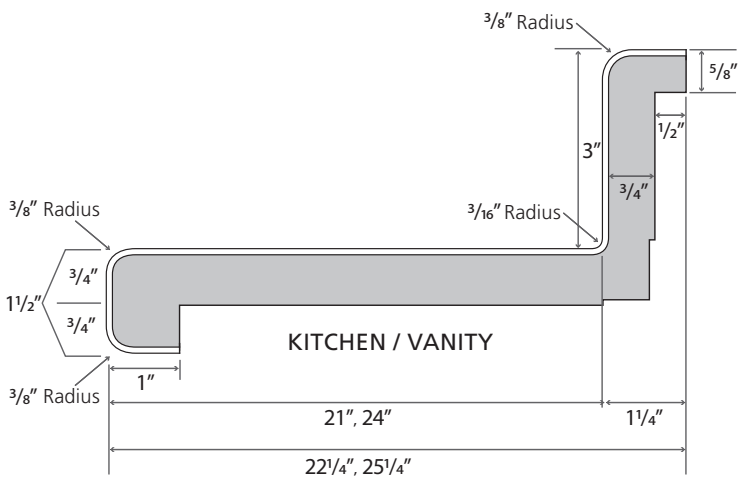

Futura Edge  
5026-7  
Brazilian Grey

**SPECIFICATION SHEET**

**SPECIFICATIONS:**

- Standard substrate is 3/4" industrial-grade particleboard, available in 8', 10', and 12' lengths
- Standard postformed-grade laminate with a thickness of 0.042" + 0.002" - 0.008"
- Both standard and special styles and sizes are suitable for all residential, commercial, institutional, or light-industrial applications
- Available as an environmentally friendly EQcountertops

All measurements in inches. Drawings not to scale. (\*Max 42" at Oregon)