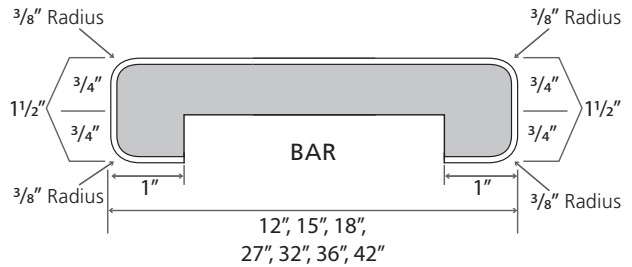

Futura Edge  
5026-7  
Brazilian Grey

**SPECIFICATION SHEET**

**SPECIFICATIONS:**

- Standard substrate is 3/4" industrial-grade particleboard, available in 8', 10', and 12' lengths
- Standard postformed-grade laminate with a thickness of 0.042" + 0.002" - 0.008"
- Both standard and special styles and sizes are suitable for all residential, commercial, institutional, or light-industrial applications
- Available as an environmentally friendly EQcountertops

All measurements in inches. Drawings not to scale. (\*Max 42" at Oregon)