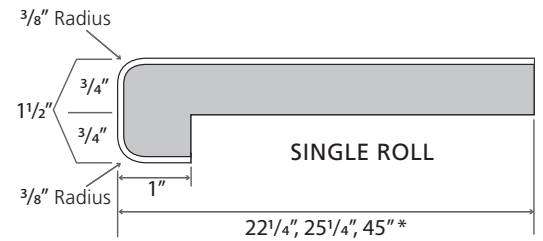

Futura Edge  
5026-7  
Brazilian Grey

**SPECIFICATION SHEET**

**SPECIFICATIONS:**

- Standard substrate is 3/4" industrial-grade particleboard, available in 8', 10', and 12' lengths
- Standard postformed-grade laminate with a thickness of 0.042" + 0.002" - 0.008"
- Both standard and special styles and sizes are suitable for all residential, commercial, institutional, or light-industrial applications
- Available as an environmentally friendly EQcountertops

All measurements in inches. Drawings not to scale. (\*Max 42" at Oregon)