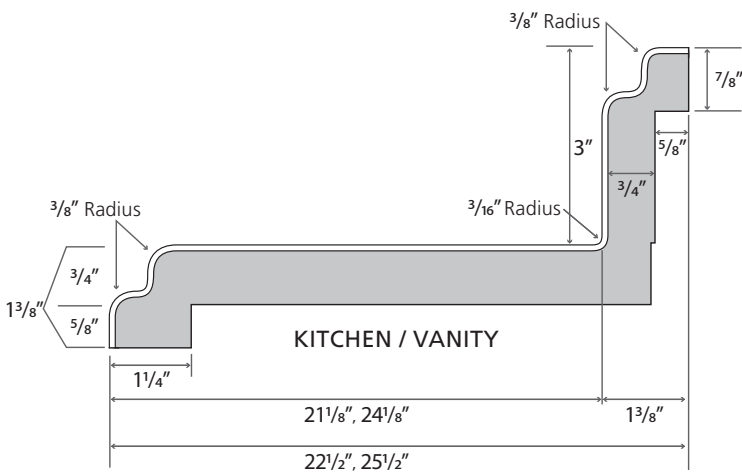

Barcelona Edge  
9277-46  
Ouro Romano

**SPECIFICATION SHEET**

**SPECIFICATIONS:**

- Standard substrate is 3/4" industrial-grade particleboard, available in 8', 10', and 12' lengths
- Standard postformed-grade laminate with a thickness of 0.042" + 0.002" - 0.008"
- Both standard and special styles and sizes are suitable for all residential, commercial, institutional, or light-industrial applications
- Available as an environmentally friendly EQcountertops

All measurements in inches. Drawings not to scale. (\*Max 42" at Oregon)