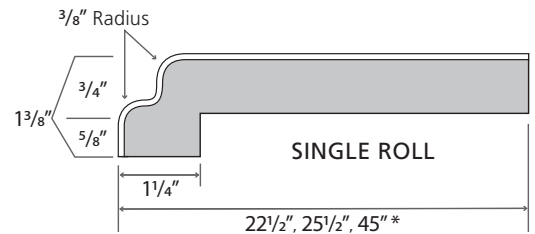

Barcelona Edge  
9277-46  
Ouro Romano

**SPECIFICATION SHEET**

**SPECIFICATIONS:**

- Standard substrate is 3/4" industrial-grade particleboard, available in 8', 10', and 12' lengths
- Standard postformed-grade laminate with a thickness of 0.042" + 0.002" - 0.008"
- Both standard and special styles and sizes are suitable for all residential, commercial, institutional, or light-industrial applications
- Available as an environmentally friendly EQcountertops

All measurements in inches. Drawings not to scale. (\*Max 42" at Oregon)