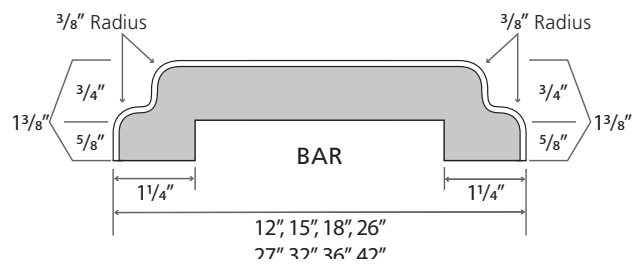

Barcelona Edge  
9277-46  
Ouro Romano

**SPECIFICATION SHEET**

**SPECIFICATIONS:**

- Standard substrate is 3/4" industrial-grade particleboard, available in 8', 10', and 12' lengths
- Standard postformed-grade laminate with a thickness of 0.042" + 0.002" - 0.008"
- Both standard and special styles and sizes are suitable for all residential, commercial, institutional, or light-industrial applications
- Available as an environmentally friendly EQcountertops

All measurements in inches. Drawings not to scale. (\*Max 42" at Oregon)