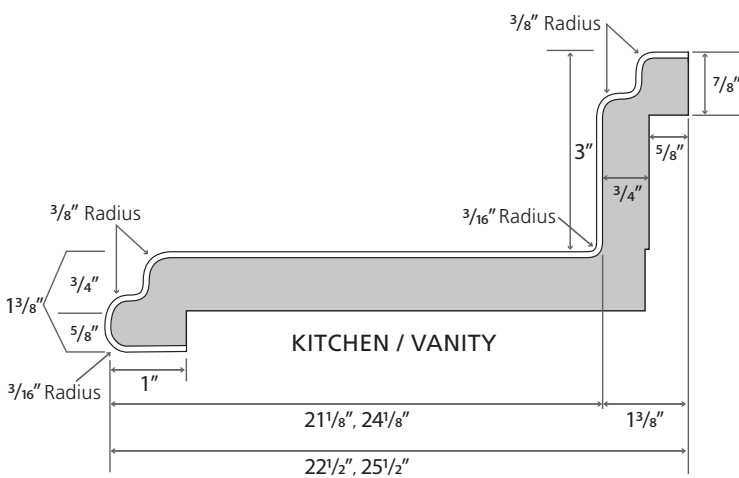

Afton Edge  
6697-46  
Argento Romano

**SPECIFICATION SHEET**

**SPECIFICATIONS:**

- Standard substrate is 3/4" industrial-grade particleboard, available in 8', 10', and 12' lengths
- Standard postformed-grade laminate with a thickness of 0.042" + 0.002" - 0.008"
- Both standard and special styles and sizes are suitable for all residential, commercial, institutional, or light-industrial applications
- Available as an environmentally friendly EQcountertops

All measurements in inches. Drawings not to scale. (\*Max 42" at Oregon)