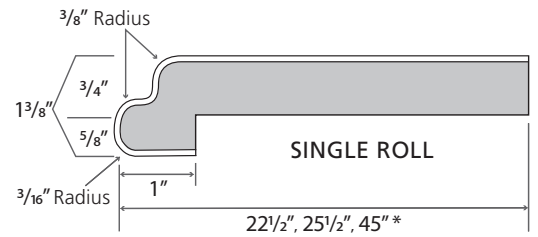

Afton Edge  
6697-46  
Argento Romano

**SPECIFICATION SHEET**

**SPECIFICATIONS:**

- Standard substrate is 3/4" industrial-grade particleboard, available in 8', 10', and 12' lengths
- Standard postformed-grade laminate with a thickness of 0.042" + 0.002" - 0.008"
- Both standard and special styles and sizes are suitable for all residential, commercial, institutional, or light-industrial applications
- Available as an environmentally friendly EQcountertops

All measurements in inches. Drawings not to scale. (\*Max 42" at Oregon)