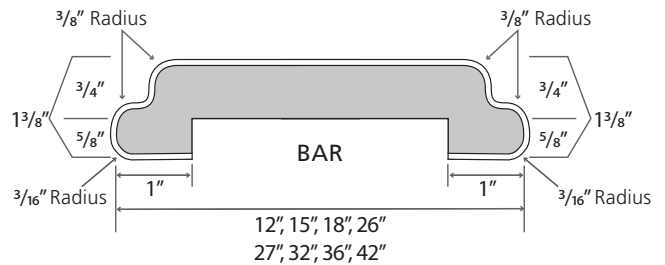

Afton Edge  
6697-46  
Argento Romano

**SPECIFICATION SHEET**

**SPECIFICATIONS:**

- Standard substrate is 3/4" industrial-grade particleboard, available in 8', 10', and 12' lengths
- Standard postformed-grade laminate with a thickness of 0.042" + 0.002" - 0.008"
- Both standard and special styles and sizes are suitable for all residential, commercial, institutional, or light-industrial applications
- Available as an environmentally friendly EQcountertops

All measurements in inches. Drawings not to scale. (\*Max 42" at Oregon)