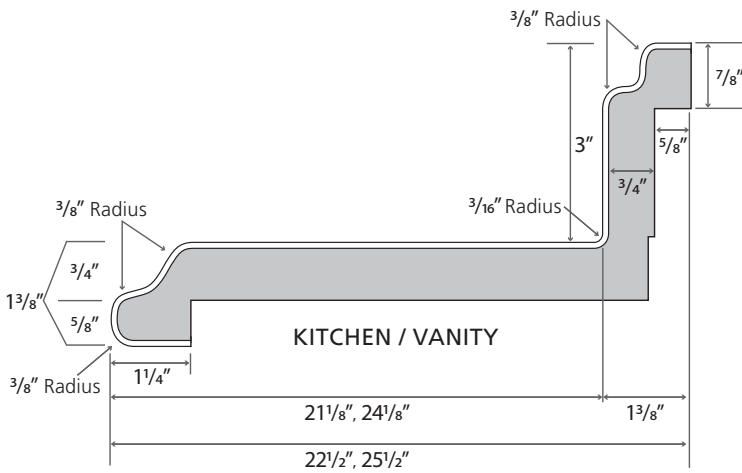

Valencia Edge
1876-35
Spring Carnival

SPECIFICATION SHEET

SPECIFICATIONS:

- Standard substrate is 3/4" industrial-grade particleboard, available in 8', 10', and 12' lengths
- Standard postformed-grade laminate with a thickness of 0.042" + 0.002" - 0.008"
- Both standard and special styles and sizes are suitable for all residential, commercial, institutional, or light-industrial applications
- Available as an environmentally friendly EQcountertops

All measurements in inches. Drawings not to scale. (*Max 42" at Oregon)