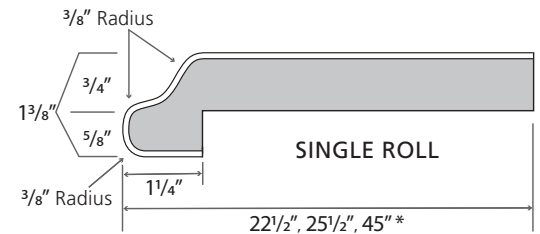

Valencia Edge
1876-35
Spring Carnival

SPECIFICATION SHEET

SPECIFICATIONS:

- Standard substrate is 3/4" industrial-grade particleboard, available in 8', 10', and 12' lengths
- Standard postformed-grade laminate with a thickness of 0.042" + 0.002" - 0.008"
- Both standard and special styles and sizes are suitable for all residential, commercial, institutional, or light-industrial applications
- Available as an environmentally friendly EQcountertops

All measurements in inches. Drawings not to scale. (*Max 42" at Oregon)