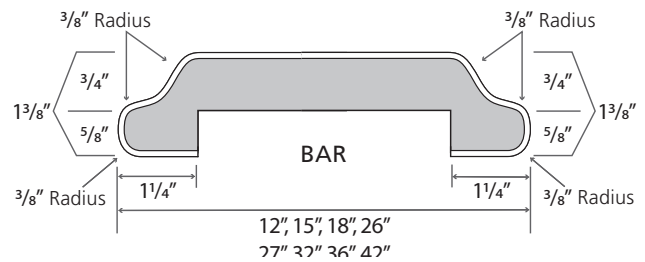

Valencia Edge
1876-35
Spring Carnival

SPECIFICATION SHEET

SPECIFICATIONS:

- Standard substrate is 3/4" industrial-grade particleboard, available in 8', 10', and 12' lengths
- Standard postformed-grade laminate with a thickness of 0.042" + 0.002" - 0.008"
- Both standard and special styles and sizes are suitable for all residential, commercial, institutional, or light-industrial applications
- Available as an environmentally friendly EQcountertops

All measurements in inches. Drawings not to scale. (*Max 42" at Oregon)