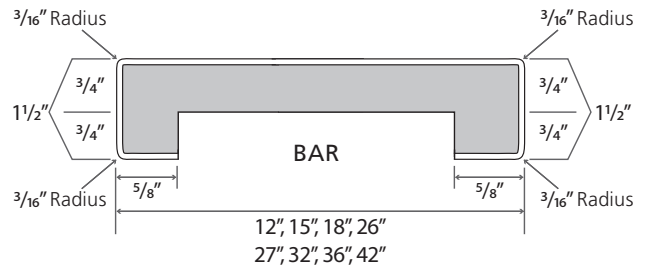

Ora Edge
6319-12
Café Azul

SPECIFICATION SHEET

SPECIFICATIONS:

- Standard substrate is 3/4" industrial-grade particleboard, available in 8', 10', and 12' lengths
- Standard postformed-grade laminate with a thickness of 0.042" + 0.002" - 0.008"
- Both standard and special styles and sizes are suitable for all residential, commercial, institutional, or light-industrial applications
- Available as an environmentally friendly EQcountertops

All measurements in inches. Drawings not to scale. (*Max 42" at Oregon)