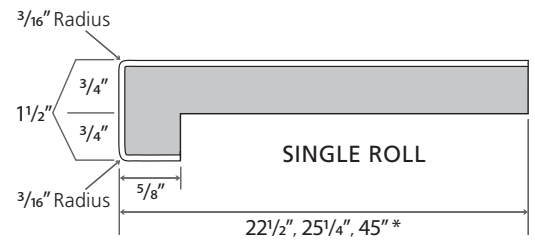

Ora Edge
6319-12
Café Azul

SPECIFICATION SHEET

SPECIFICATIONS:

- Standard substrate is 3/4" industrial-grade particleboard, available in 8', 10', and 12' lengths
- Standard postformed-grade laminate with a thickness of 0.042" + 0.002" - 0.008"
- Both standard and special styles and sizes are suitable for all residential, commercial, institutional, or light-industrial applications
- Available as an environmentally friendly EQcountertops

All measurements in inches. Drawings not to scale. (*Max 42" at Oregon)