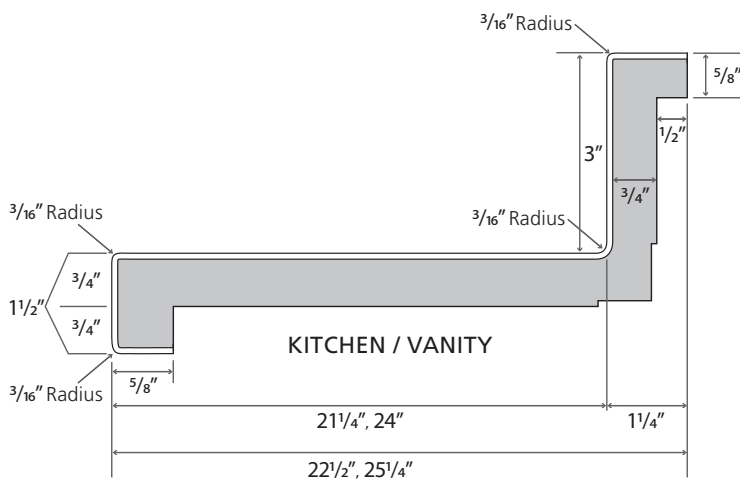

Ora Edge
6319-12
Café Azul

SPECIFICATION SHEET

SPECIFICATIONS:

- Standard substrate is 3/4" industrial-grade particleboard, available in 8', 10', and 12' lengths
- Standard postformed-grade laminate with a thickness of 0.042" + 0.002" - 0.008"
- Both standard and special styles and sizes are suitable for all residential, commercial, institutional, or light-industrial applications
- Available as an environmentally friendly EQcountertops

All measurements in inches. Drawings not to scale. (*Max 42" at Oregon)