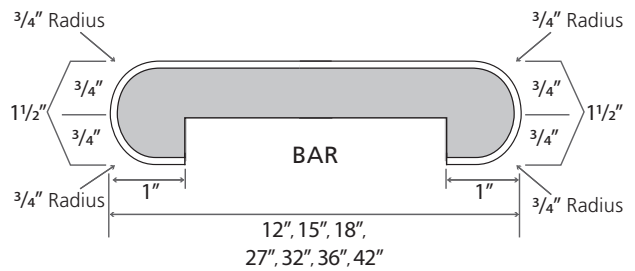

Nova Edge
3420-FX46
Dolce Vita

SPECIFICATION SHEET

SPECIFICATIONS:

- Standard substrate is 3/4" industrial-grade particleboard, available in 8', 10', and 12' lengths
- Standard postformed-grade laminate with a thickness of 0.042" + 0.002" - 0.008"
- Both standard and special styles and sizes are suitable for all residential, commercial, institutional, or light-industrial applications
- Available as an environmentally friendly EQcountertops

All measurements in inches. Drawings not to scale. (*Max 42" at Oregon)