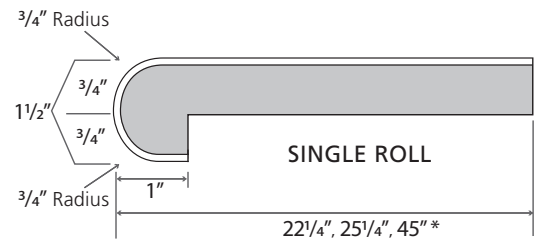

Nova Edge
3420-FX46
Dolce Vita

SPECIFICATION SHEET

SPECIFICATIONS:

- Standard substrate is 3/4" industrial-grade particleboard, available in 8', 10', and 12' lengths
- Standard postformed-grade laminate with a thickness of 0.042" + 0.002" - 0.008"
- Both standard and special styles and sizes are suitable for all residential, commercial, institutional, or light-industrial applications
- Available as an environmentally friendly EQcountertops

All measurements in inches. Drawings not to scale. (*Max 42" at Oregon)