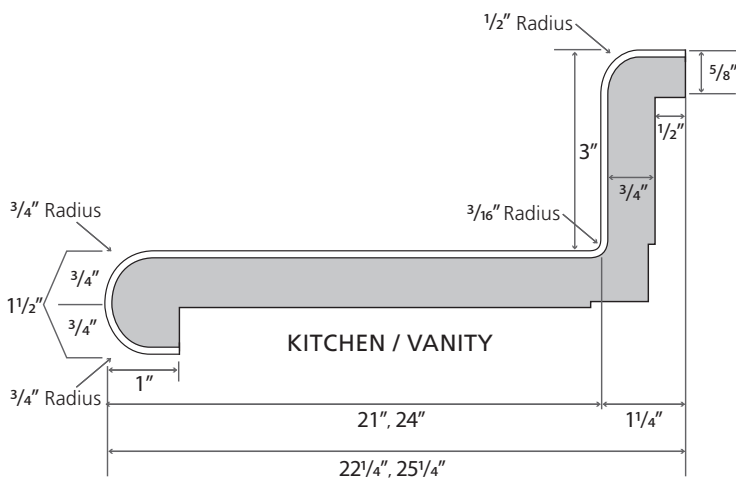

Nova Edge
3420-FX46
Dolce Vita

SPECIFICATION SHEET

SPECIFICATIONS:

- Standard substrate is 3/4" industrial-grade particleboard, available in 8', 10', and 12' lengths
- Standard postformed-grade laminate with a thickness of 0.042" + 0.002" - 0.008"
- Both standard and special styles and sizes are suitable for all residential, commercial, institutional, or light-industrial applications
- Available as an environmentally friendly EQcountertops

All measurements in inches. Drawings not to scale. (*Max 42" at Oregon)