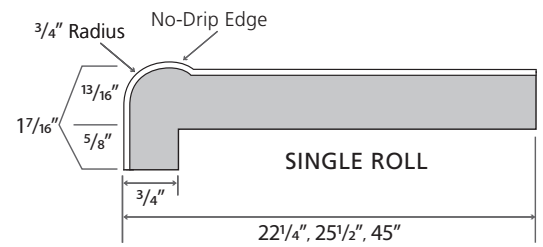

SPECIFICATIONS:

- Standard substrate is 3/4" industrial-grade particleboard, available in 8', 10', and 12' lengths
- Standard postformed-grade laminate with a thickness of 0.042" + 0.002" - 0.008"
- Both standard and special styles and sizes are suitable for all residential, commercial, institutional, or light-industrial applications
- Available as an environmentally friendly EQcountertops

All measurements in inches. Drawings not to scale.