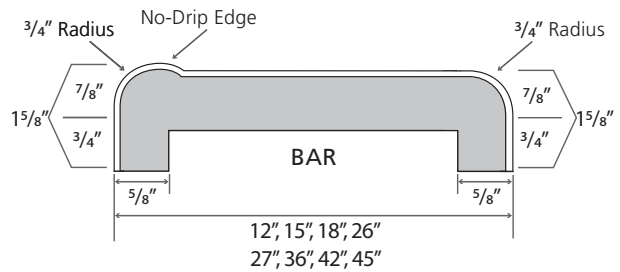

### SPECIFICATIONS:

- Standard substrate is 3/4" industrial-grade particleboard, available in 8', 10', and 12' lengths
- Standard postformed-grade laminate with a thickness of 0.042" + 0.002" - 0.008"
- Both standard and special styles and sizes are suitable for all residential, commercial, institutional, or light-industrial applications
- Available as an environmentally friendly EQcountertops