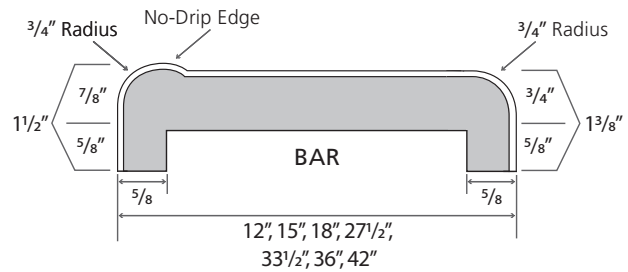

SPECIFICATIONS:

- Standard substrate is 3/4" industrial-grade particleboard, available in 8', 10', and 12' lengths
- Standard postformed-grade laminate with a thickness of 0.042" + 0.002" - 0.008"
- Both standard and special styles and sizes are suitable for all residential, commercial, institutional, or light-industrial applications
- Available as an environmentally friendly EQcountertops

All measurements in inches. Drawings not to scale.