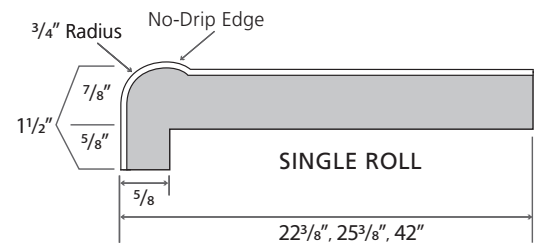

SPECIFICATIONS:

- Standard substrate is 3/4" industrial-grade particleboard, available in 8', 10', and 12' lengths
- Standard postformed-grade laminate with a thickness of 0.042" + 0.002" - 0.008"
- Both standard and special styles and sizes are suitable for all residential, commercial, institutional, or light-industrial applications
- Available as an environmentally friendly EQcountertops

All measurements in inches. Drawings not to scale.