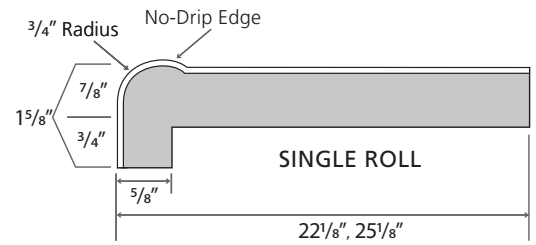

### SPECIFICATIONS:

- Standard substrate is 3/4" industrial-grade particleboard, available in 8', 10', and 12' lengths
- Standard postformed-grade laminate with a thickness of 0.042" + 0.002" - 0.008"
- Both standard and special styles and sizes are suitable for all residential, commercial, institutional, or light-industrial applications
- Available as an environmentally friendly EQcountertops