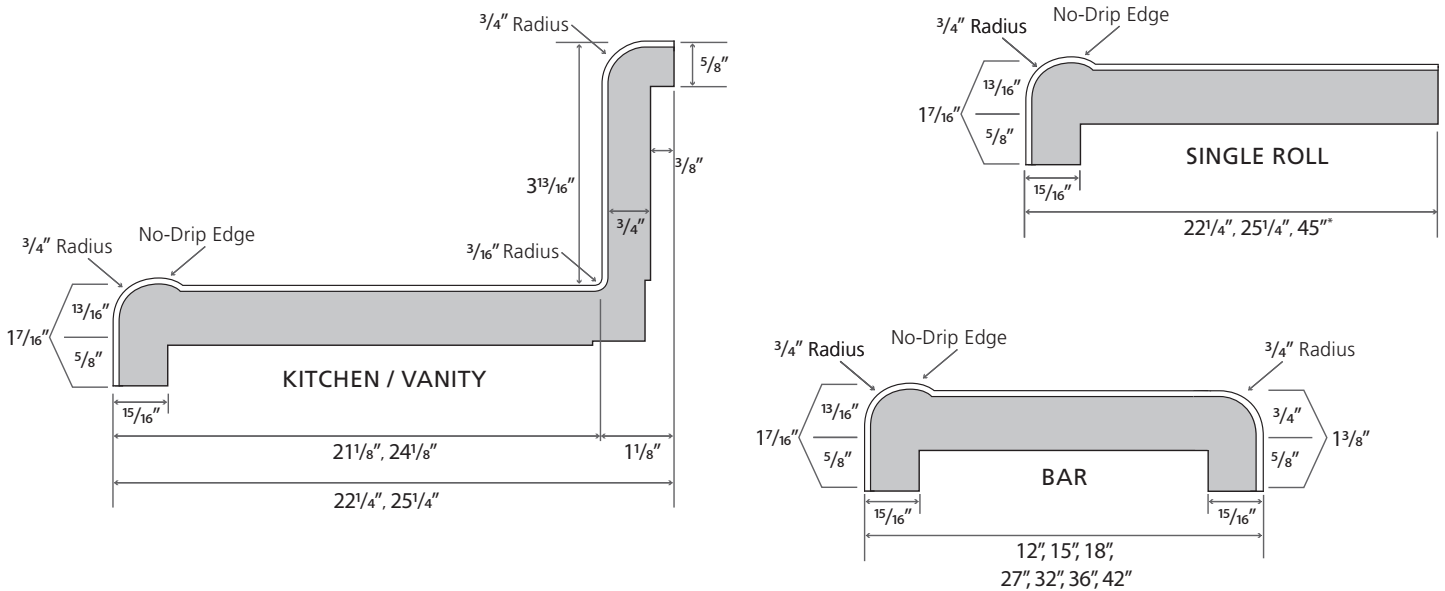

SPECIFICATIONS:

- Standard substrate is $\frac{3}{4}$ " industrial-grade particleboard, available in 8', 10', and 12' lengths
- Standard postformed-grade laminate with a thickness of 0.042" + 0.002" - 0.008"
- Both standard and special styles and sizes are suitable for all residential, commercial, institutional, or light-industrial applications
- Available as an environmentally friendly EQcountertops

All measurements in inches. Drawings not to scale.