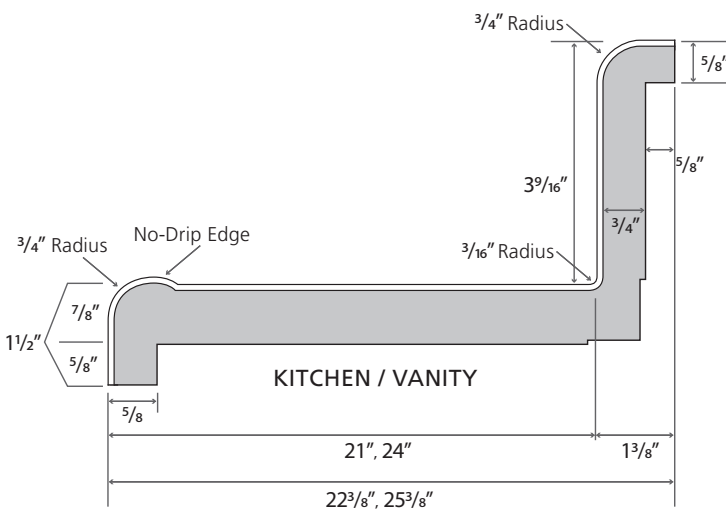

SPECIFICATIONS:

- Standard substrate is 3/4" industrial-grade particleboard, available in 8', 10', and 12' lengths
- Standard postformed-grade laminate with a thickness of 0.042" + 0.002" - 0.008"
- Both standard and special styles and sizes are suitable for all residential, commercial, institutional, or light-industrial applications
- Available as an environmentally friendly EQcountertops

All measurements in inches. Drawings not to scale.