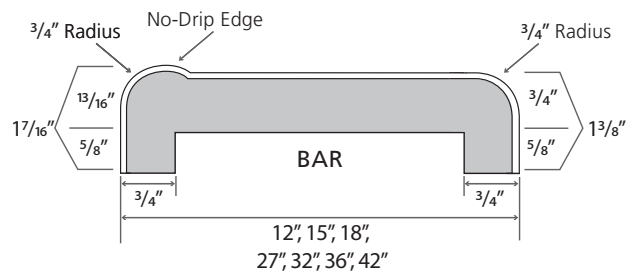

SPECIFICATIONS:

- Standard substrate is 3/4" industrial-grade particleboard, available in 8', 10', and 12' lengths
- Standard postformed-grade laminate with a thickness of 0.042" + 0.002" - 0.008"
- Both standard and special styles and sizes are suitable for all residential, commercial, institutional, or light-industrial applications
- Available as an environmentally friendly EQcountertops

All measurements in inches. Drawings not to scale.