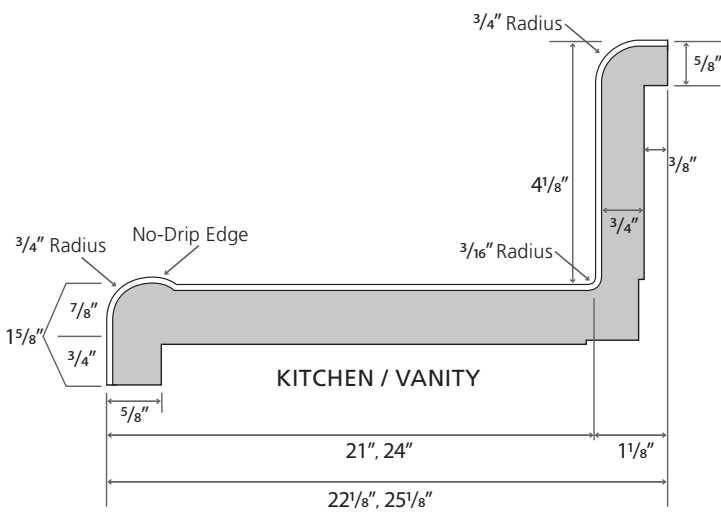

SPECIFICATIONS:

- Standard substrate is 3/4" industrial-grade particleboard, available in 8', 10', and 12' lengths
- Standard postformed-grade laminate with a thickness of 0.042" + 0.002" - 0.008"
- Both standard and special styles and sizes are suitable for all residential, commercial, institutional, or light-industrial applications
- Available as an environmentally friendly EQcountertops

All measurements in inches. Drawings not to scale.