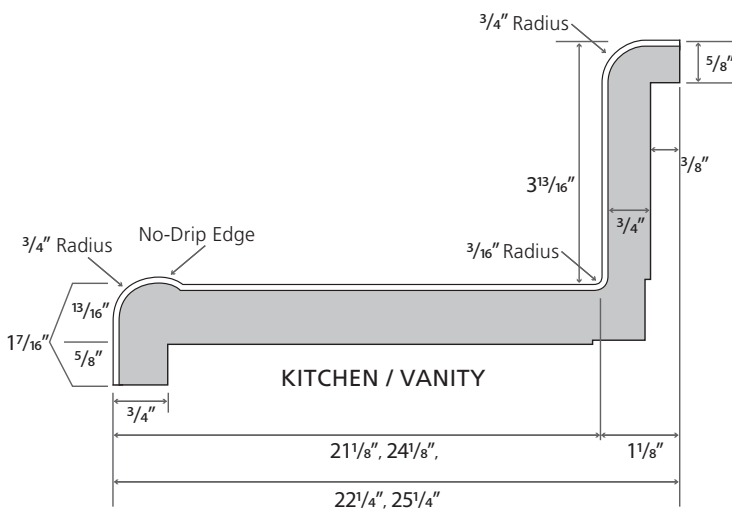

SPECIFICATIONS:

- Standard substrate is 3/4" industrial-grade particleboard, available in 8', 10', and 12' lengths
- Standard postformed-grade laminate with a thickness of 0.042" + 0.002" - 0.008"
- Both standard and special styles and sizes are suitable for all residential, commercial, institutional, or light-industrial applications
- Available as an environmentally friendly EQcountertops

All measurements in inches. Drawings not to scale.