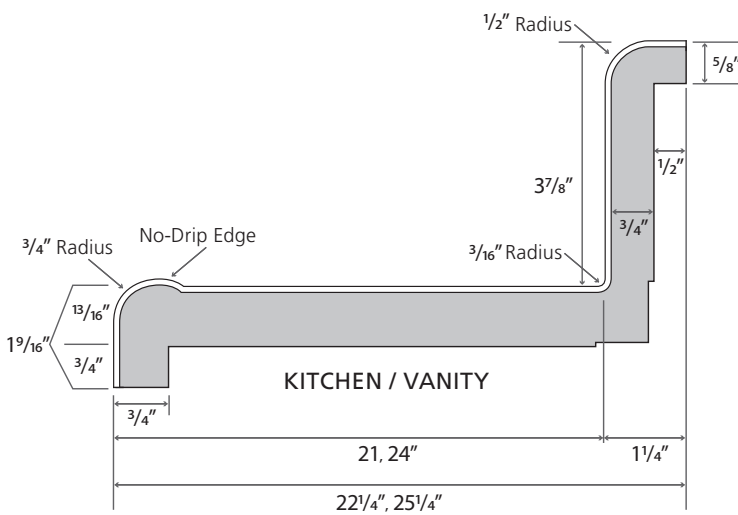

Caprice Edge
3476-FX46
Antique Mascarello

SPECIFICATION SHEET

SPECIFICATIONS:

- Standard substrate is 3/4" industrial-grade particleboard, available in 8', 10', and 12' lengths
- Standard postformed-grade laminate with a thickness of 0.042" + 0.002" - 0.008"
- Both standard and special styles and sizes are suitable for all residential, commercial, institutional, or light-industrial applications
- Available as an environmentally friendly EQcountertops

All measurements in inches. Drawings not to scale.