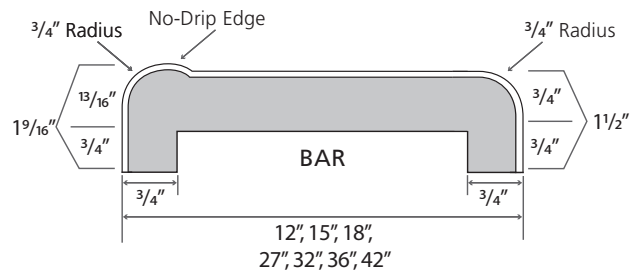

Caprice Edge
3476-FX46
Antique Mascarello

SPECIFICATION SHEET

SPECIFICATIONS:

- Standard substrate is 3/4" industrial-grade particleboard, available in 8', 10', and 12' lengths
- Standard postformed-grade laminate with a thickness of 0.042" + 0.002" - 0.008"
- Both standard and special styles and sizes are suitable for all residential, commercial, institutional, or light-industrial applications
- Available as an environmentally friendly EQcountertops

All measurements in inches. Drawings not to scale.