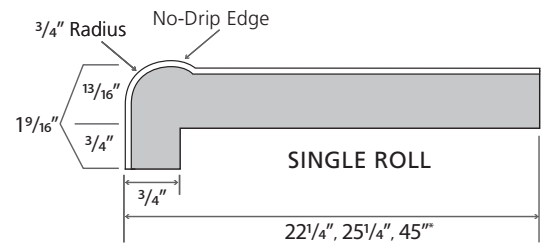

Caprice Edge
3476-FX46
Antique Mascarello

SPECIFICATION SHEET

SPECIFICATIONS:

- Standard substrate is 3/4" industrial-grade particleboard, available in 8', 10', and 12' lengths
- Standard postformed-grade laminate with a thickness of 0.042" + 0.002" - 0.008"
- Both standard and special styles and sizes are suitable for all residential, commercial, institutional, or light-industrial applications
- Available as an environmentally friendly EQcountertops

All measurements in inches. Drawings not to scale.