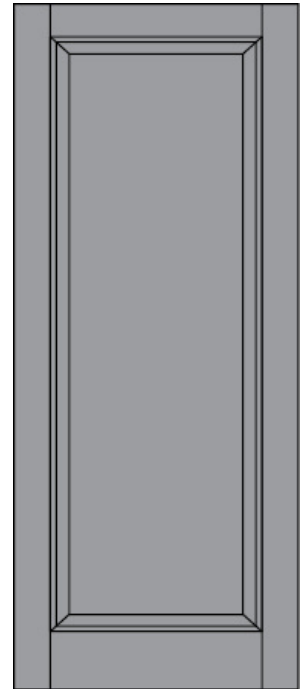

FLAT OR RAISED PANELS

DIMENSIONS	DOOR TYPE	STILE & RAIL		STYLUS
		Opening Type	Single	Pair
	STC Rating	33-40	37	33
	Fire Rating	Non-Rated to 90-Min	Non-Rated	Non-Rated to 20-Min
	Door Thickness	1-3/4" or 2-1/4" (+-1/16")	1-3/4" (+-1/16")	1-3/4" (+-1/16")
	Panel Thickness	1-1/2" - 1-11/16"	1-11/16"	N/A
	Max Size	4'-6" x 8'-0" or 4'-0" x 7'-0"	96" x 97-3/8"	4'-0" x 10'-0"

STILES	Particleboard or double refined MDF - stile have hardwood edge or Fire Composite Material
RAILS	Particleboard, double refined MDF, or Fire Composite material - sealed top & bottom rails
PANELS	Particleboard, double refined MDF, or Fire Composite material
FINISH	WDMA TR-8/ System 10 Water-based UV cured acrylated polyurethane is standard. Primed and opaque coatings also available. VT color choices are available or custom color matching by submitting a physical sample (minimum 3" x 5")
STICKING, PANELS, & MOULDING OPTIONS	<ul style="list-style-type: none"> Standard & custom sticking / bead profiles available; Options available vary depending on fire rating Raised and flat panel Optional raised moulding
ADHESIVE	Type 1 adhesive
ACOUSTICAL RATING	STC 33-40. Consult VT for lite & glass approvals
QUALITY STANDARDS	WDMA I.S. 6A & AWS, Section 9 Quality Standards
WDMA PERFORMANCE LEVEL	Extra heavy duty, fire composite blocking not required for this door type
SUSTAINABILITY	<ul style="list-style-type: none"> Minimum 88% pre-consumer recycled content CARB Phase 2 / TSCA VI Compliant GREENGUARD GOLD FSC upon request, Consult VT for LEED documentation Environmental Product Declaration (EPD) Health Product Declaration (HPD)
DOOR WEIGHT	Varies by elevation & size; Please consult with VT
WARRANTY	Limited lifetime; Interior use only. View warranty