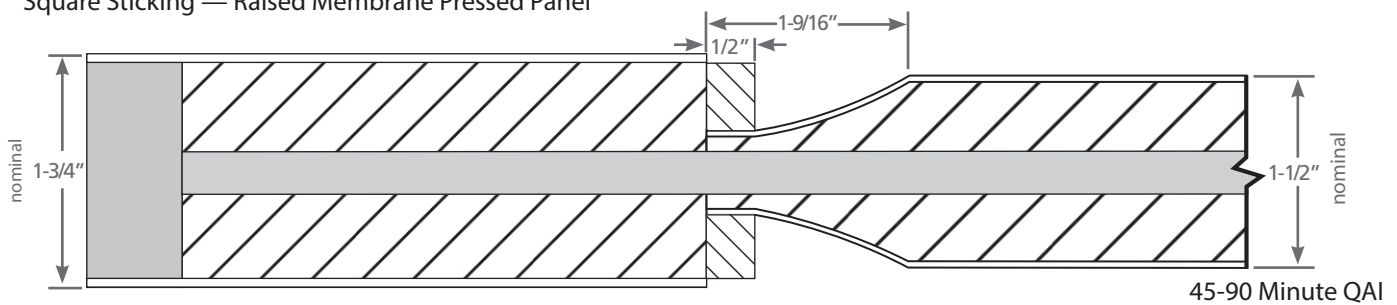

Square Sticking — Raised Membrane Pressed Panel

1000 INDUSTRIAL PARK • HOLSTEIN, IA 51025 • 800.827.1615
ONE EGGERS DRIVE • TWO RIVERS, WI 54241 • 920.793.1351