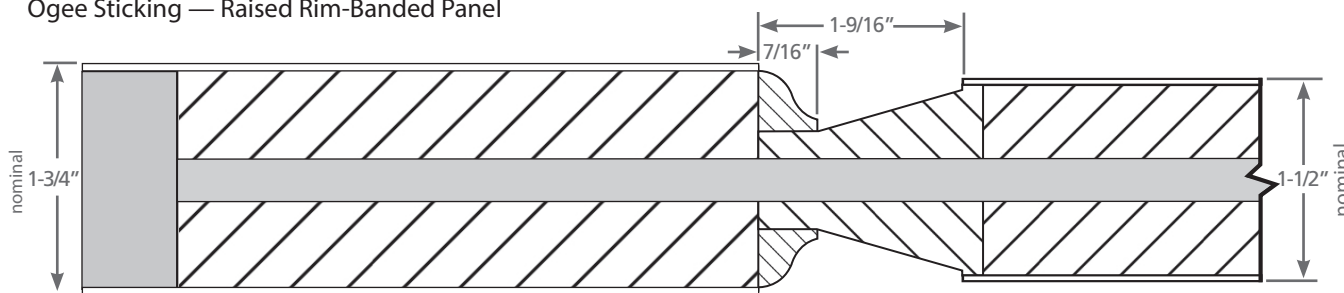

45-60-90-MIN. STICKING & PANEL OFFERING

EGGERS STILE & RAIL COLLECTION

Quarter-Round Sticking — Raised Membrane Pressed Panel

Ogee Sticking — Raised Membrane Pressed Panel

Ovolo Sticking — Raised Membrane Pressed Panel

Square Sticking — Raised Membrane Pressed Panel

1000 INDUSTRIAL PARK • HOLSTEIN, IA 51025 • 800.827.1615
ONE EGGERS DRIVE • TWO RIVERS, WI 54241 • 920.793.1351

45-60-90-MIN. STICKING & PANEL OFFERING

EGGERS STILE & RAIL COLLECTION

Quarter-Round Sticking — Raised Rim-Banded Panel

45-90 Minute QAI

Ogee Sticking — Raised Rim-Banded Panel

45-90 Minute QAI

Ovolo Sticking — Raised Rim-Banded Panel

45-90 Minute QAI

Square Sticking — Raised Rim-Banded Panel