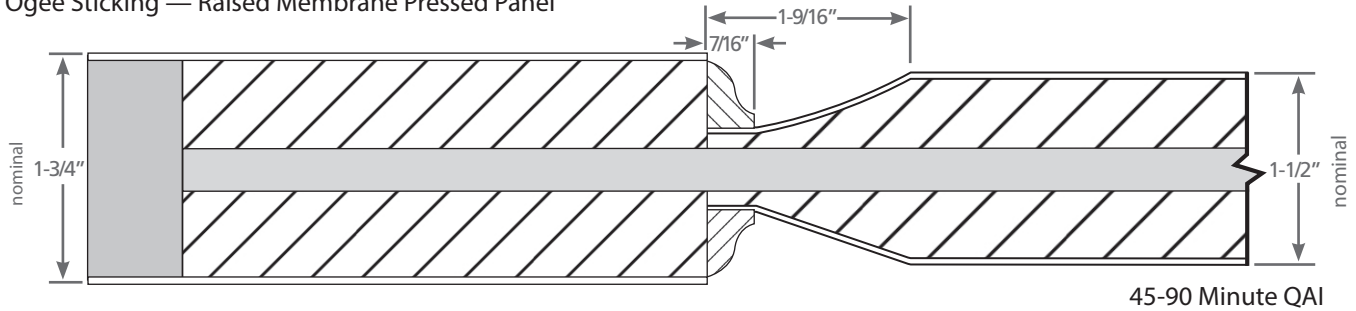

45-60-90-MIN. STICKING & PANEL OFFERING

EGGERS STILE & RAIL COLLECTION

Quarter-Round Sticking — Raised Membrane Pressed Panel

Ogee Sticking — Raised Membrane Pressed Panel

Ovolo Sticking — Raised Membrane Pressed Panel

Quarter-Round Sticking — Raised Rim-Banded Panel

45-90 Minute QAI

Ogee Sticking — Raised Rim-Banded Panel

45-90 Minute QAI

Ovolo Sticking — Raised Rim-Banded Panel

45-90 Minute QAI

Square Sticking — Raised Rim-Banded Panel