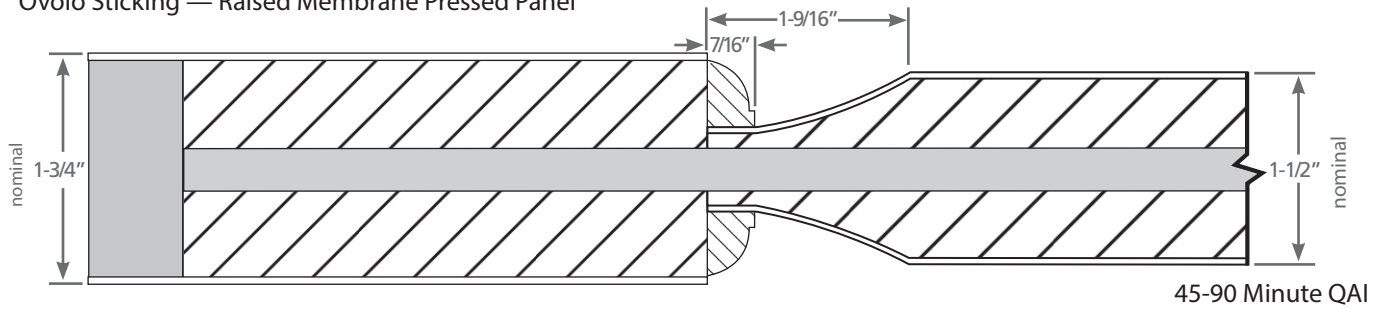

45-60-90-MIN. STICKING & PANEL OFFERING

EGGERS STILE & RAIL COLLECTION

Quarter-Round Sticking — Raised Membrane Pressed Panel

Ogee Sticking — Raised Membrane Pressed Panel

Ovolo Sticking — Raised Membrane Pressed Panel

Quarter-Round Sticking — Raised Rim-Banded Panel

45-90 Minute QAI

Ogee Sticking — Raised Rim-Banded Panel

45-90 Minute QAI

Ovolo Sticking — Raised Rim-Banded Panel

45-90 Minute QAI

Square Sticking — Raised Rim-Banded Panel