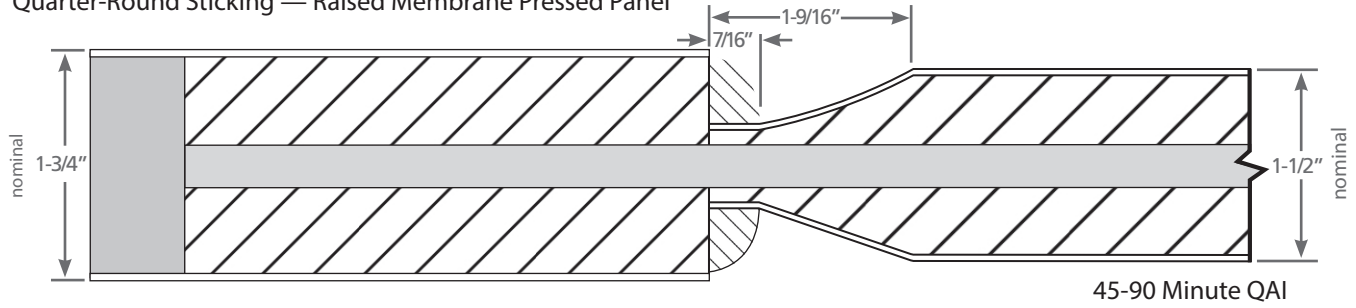

45-60-90-MIN. STICKING & PANEL OFFERING

EGGERS STILE & RAIL COLLECTION

Quarter-Round Sticking — Raised Membrane Pressed Panel

Ogee Sticking — Raised Membrane Pressed Panel

Ovolo Sticking — Raised Membrane Pressed Panel

Quarter-Round Sticking — Raised Rim-Banded Panel

45-90 Minute QAI

Ogee Sticking — Raised Rim-Banded Panel

45-90 Minute QAI

Ovolo Sticking — Raised Rim-Banded Panel

45-90 Minute QAI

Square Sticking — Raised Rim-Banded Panel