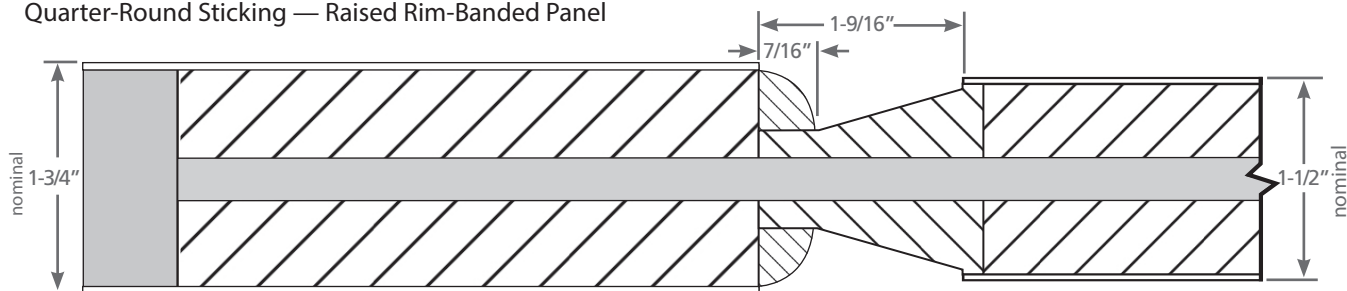

Square Sticking — Raised Membrane Pressed Panel

1000 INDUSTRIAL PARK • HOLSTEIN, IA 51025 • 800.827.1615
ONE EGGERS DRIVE • TWO RIVERS, WI 54241 • 920.793.1351

45-60-90-MIN. STICKING & PANEL OFFERING

EGGERS STILE & RAIL COLLECTION

Quarter-Round Sticking — Raised Rim-Banded Panel

45-90 Minute QAI

Ogee Sticking — Raised Rim-Banded Panel

45-90 Minute QAI

Ovolo Sticking — Raised Rim-Banded Panel

45-90 Minute QAI

Square Sticking — Raised Rim-Banded Panel