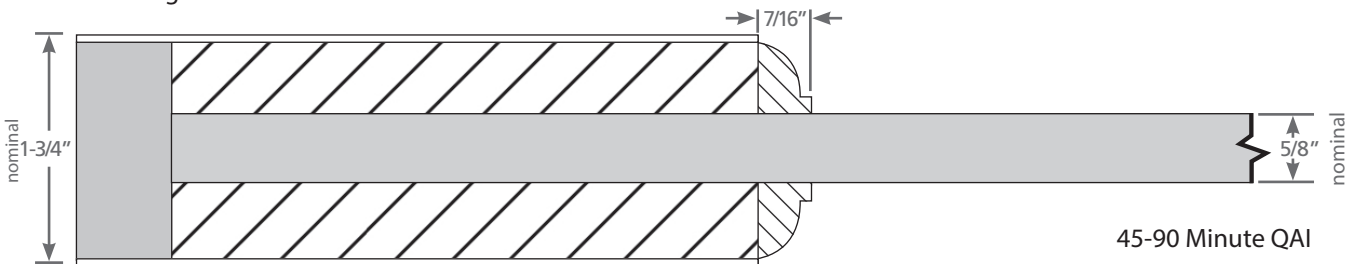

Ovolo Sticking — Flat Panel