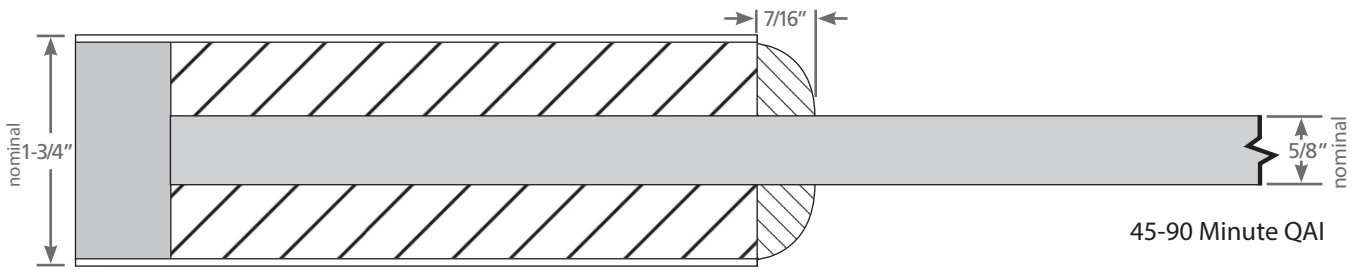

45-90 Minute QAI

1000 INDUSTRIAL PARK • HOLSTEIN, IA 51025 • 800.827.1615
ONE EGGERS DRIVE • TWO RIVERS, WI 54241 • 920.793.1351

45-60-90-MIN. STICKING & PANEL OFFERING

EGGERS STILE & RAIL COLLECTION

Quarter-Round Sticking — Flat Panel