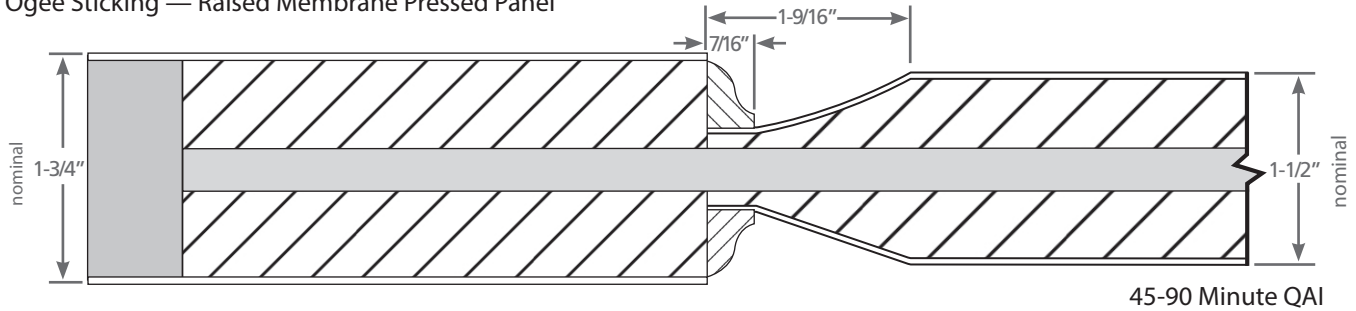

# 45-60-90-MIN. STICKING & PANEL OFFERING

## EGGERS STILE & RAIL COLLECTION

Quarter-Round Sticking — Raised Membrane Pressed Panel

Ogee Sticking — Raised Membrane Pressed Panel

Ovolo Sticking — Raised Membrane Pressed Panel

Square Sticking — Raised Membrane Pressed Panel