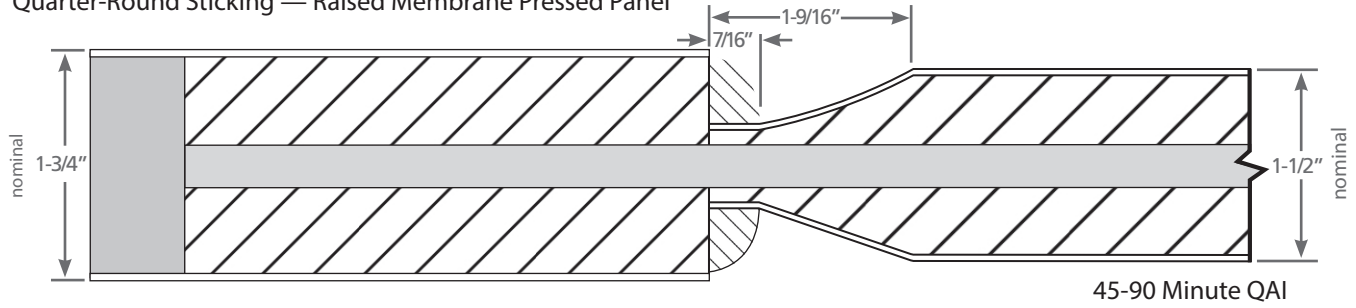

# 45-60-90-MIN. STICKING & PANEL OFFERING

## EGGERS STILE & RAIL COLLECTION

Quarter-Round Sticking — Raised Membrane Pressed Panel

Ogee Sticking — Raised Membrane Pressed Panel

Ovolo Sticking — Raised Membrane Pressed Panel

Square Sticking — Raised Membrane Pressed Panel