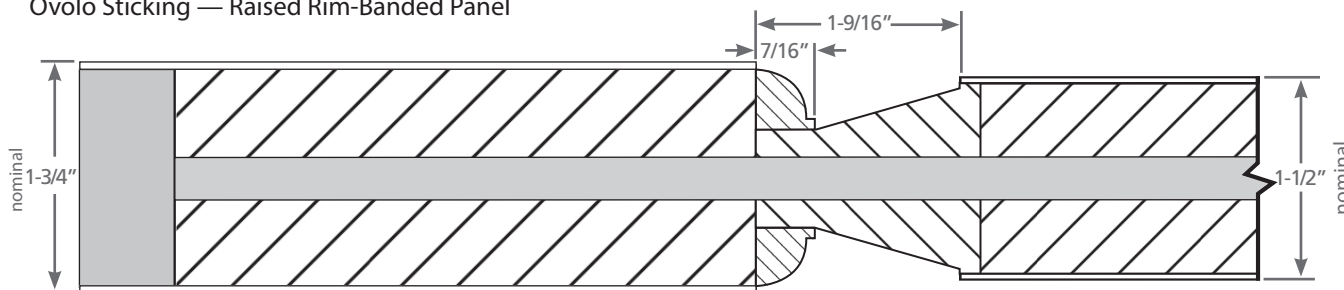

## EGGERS STILE & RAIL COLLECTION

Quarter-Round Sticking — Raised Rim-Banded Panel

45-90 Minute QAI

Ogee Sticking — Raised Rim-Banded Panel

45-90 Minute QAI

Ovolo Sticking — Raised Rim-Banded Panel

45-90 Minute QAI