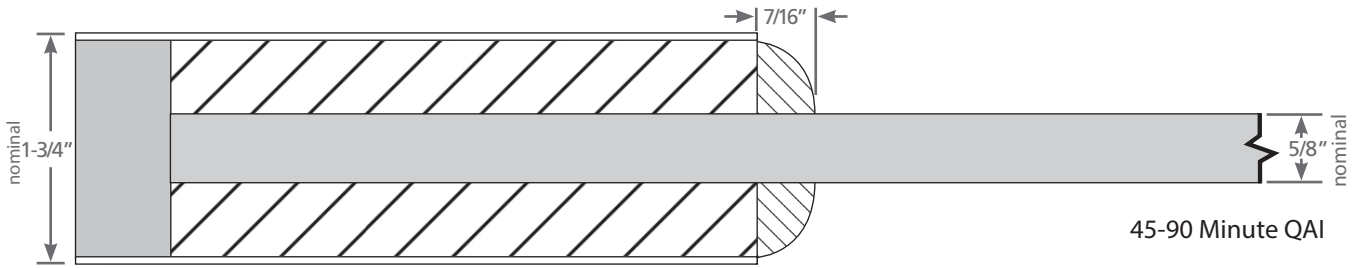

45-60-90-MIN. STICKING & PANEL OFFERING

EGGERS STILE & RAIL COLLECTION

Quarter-Round Sticking — Flat Panel