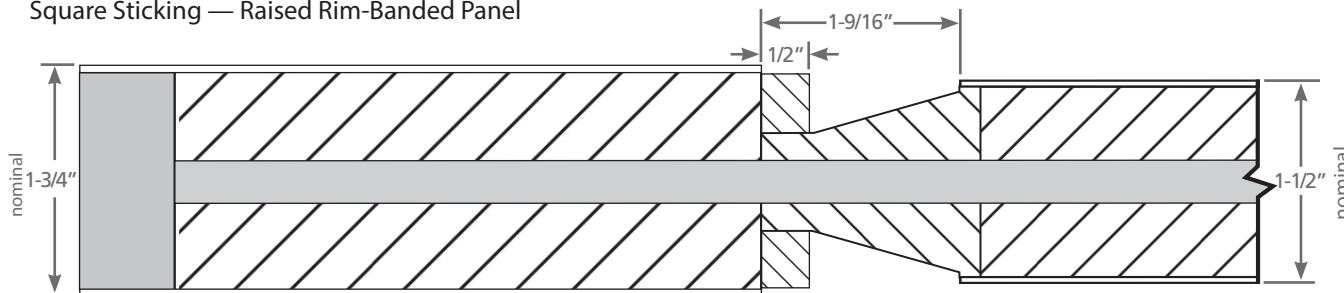

Square Sticking — Raised Rim-Banded Panel

45-90 Minute QAI

1000 INDUSTRIAL PARK • HOLSTEIN, IA 51025 • 800.827.1615
ONE EGGERS DRIVE • TWO RIVERS, WI 54241 • 920.793.1351