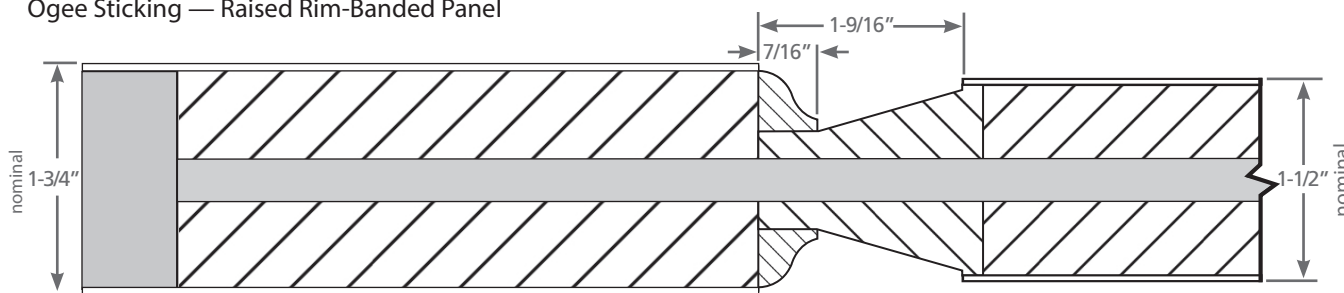

# 45-60-90-MIN. STICKING & PANEL OFFERING

## EGGERS STILE & RAIL COLLECTION

Quarter-Round Sticking — Raised Rim-Banded Panel

45-90 Minute QAI

Ogee Sticking — Raised Rim-Banded Panel

45-90 Minute QAI

Ovolo Sticking — Raised Rim-Banded Panel

45-90 Minute QAI