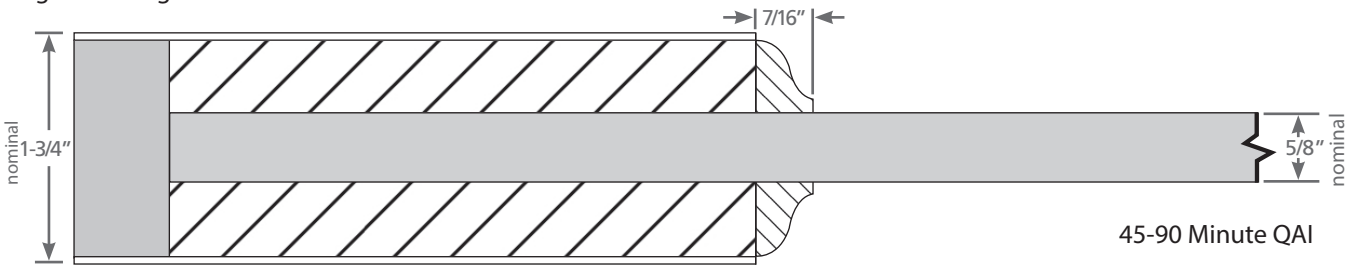

Ogee Sticking — Flat Panel