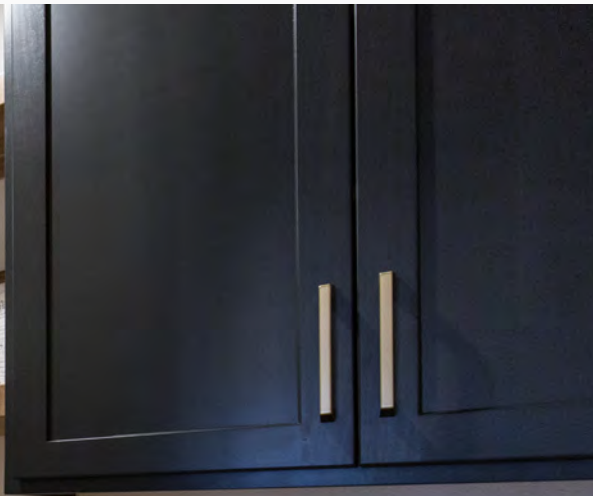

Beauty More Becoming

Consider mixing materials by pairing white marble inspired laminate countertops with a butcher block island to create a beautiful, unified, and inviting design.

Hevea Shelves

Acacia Countertop

Hevea Chopping Block

Warm Accents

Complete the look by incorporating warm, accents. VT offers coordinating butcher block chopping blocks as well as floating shelves to create a finished design.

Hevea Countertop & Shelves