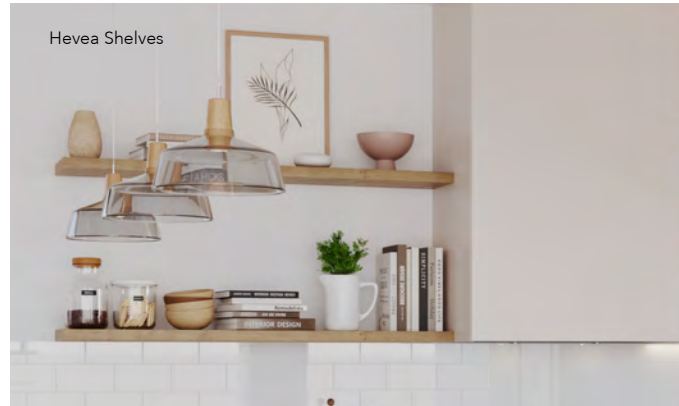

design
Trends

CenterPointe
INDUSTRIES

warm woods

explore trending surfaces throughout the home

Acacia Chevron Countertop

Hevea Countertop

01. the kitchen

Acacia Island & Shelves

Bringing the Warmth of Wood to the Heart of the Home

The kitchen has always been the heart of the home. It's where family comes together to share meals and where memories are made. Create a warm and welcoming atmosphere with the natural beauty of wood from VT CenterPointe.

Beauty More Becoming

Consider mixing materials by pairing white marble inspired laminate countertops with a butcher block island to create a beautiful, unified, and inviting design.

Hevea Shelves

Acacia Countertop

Hevea Chopping Block

Warm Accents

Complete the look by incorporating warm, accents. VT offers coordinating butcher block chopping blocks as well as floating shelves to create a finished design.

Hevea Countertop & Shelves