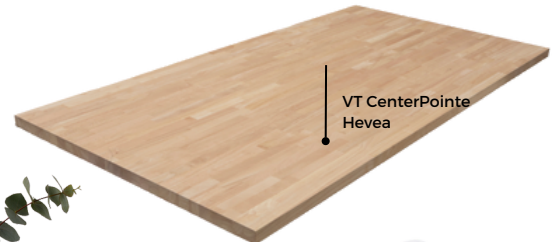

contemporary

VT Dimensions
Ora Edge | Calacutta Marble

Stretta
White Marble

traditional

VT Dimensions
Drama Marble

VT Dimensions
Ora Edge | River Gold

VT CenterPointe
Hevea

Stretta
Manhattan Pearl

elegant farmhouse

Winter Carnival 1874	Spring Carnival 1876	Marmo Bianco 1885	Dolce Vita 3430	Celacotta Marble 3460
Antique Maccanillo 3466	Belmonta Granite 3496	Travertine 3526	Lepidus Brown 3547	Beach Slate 3690
Labrador Granite 3692	Manhattan Marble 3701	Sugar Glass 3705	Patina Concrete 3706	Granite 4550
Blackstar Granite 4551	Kalahari Topaz 4588	Milano Amber 4724	Milano Brown 4725	Milano Quartz 4726
Mystique Dawn 4762	Tuscan Romano 4835	Tumbled Rock 4835	Pearl Soapstone 4886	White Carrara 4924