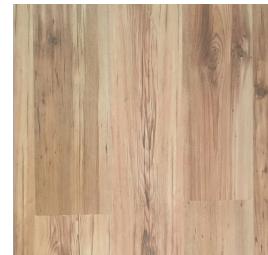

trends

Brooklyn
Bright White

Rockwood Dark Green
SW 2816

VT Dimensions
Ora Edge | Calcutta Marble

Stretta
Alabaster Slate

Pure White
SW 7005

2023 kitchen designs

trending kitchen styles

Transitional
Modern
Contemporary
Elegant Farmhouse
Traditional

VT Dimensions
Ora Edge | Gray Onyx

Stretta
Manhattan Pearl

An Beautiful Blend of Designs

A stunning approach to timeless combine both traditional and contemporary looks.

elegant farmhouse

Winter Carnival 1874	Spring Carnival 1876	Marmo Bianco 1885	Dolce Vita 3430	Celacotta Marble 3460
Antique Maccanillo 3466	Belmonta Granite 3496	Travertine 3526	Lepidus Brown 3547	Beach Slate 3690
Labrador Granite 3692	Manhattan Marble 3701	Sugar Glass 3705	Patina Concrete 3706	Granite 4550
Blackstar Granite 4551	Kalahari Topaz 4588	Milano Amber 4724	Milano Brown 4725	Milano Quartz 4726
Mystique Dawn 4762	Tuscan Romano 4835	Tumbled Rock 4835	Pearl Soapstone 4886	White Carrara 4924