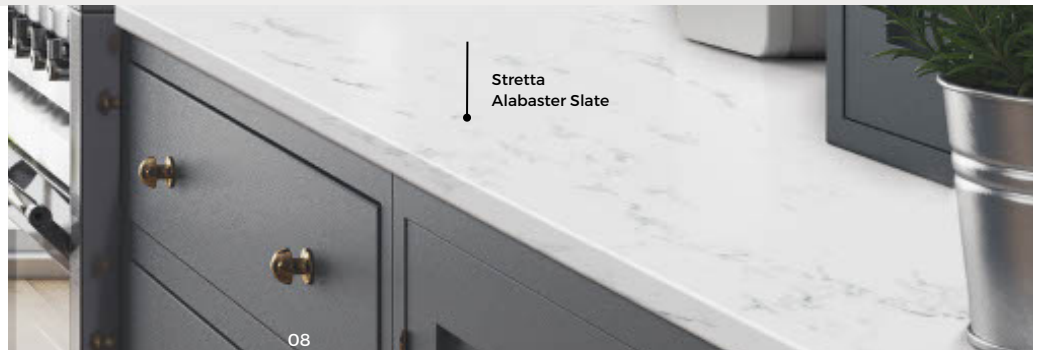

VT Dimensions
Ora | Sombra

top edge designs

Square, pencil-line edge with full-wrap design

Square, pencil-line edge with full-thickness design

Inspiring SURFACES

vtindustries.com/tops-surfaces