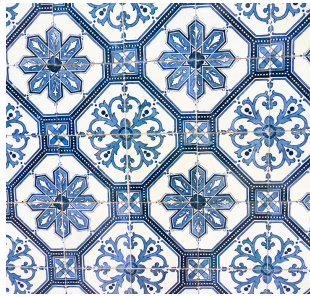

trends

Brooklyn
Bright White

Rockwood Dark Green
SW 2816

VT Dimensions
Ora Edge | Calcutta Marble

Stretta
Alabaster Slate

Pure White
SW 7005

2023 kitchen designs

trending kitchen styles

Brooklyn
Midnight

VT Dimensions
Ora Edge | Drama Marble

Stretta
Alabaster Slate

VT Dimensions
Ora Edge | Saint Laurent

VT CenterPoint
Hevea

A Timeless Black & White Approach

A classic, yet timeless selection. Black and white spaces continue to grow in popularity.

contemporary

VT Dimensions
Ora Edge | Calacutta Marble

Stretta
White Marble

traditional

VT Dimensions
Drama Marble

VT Dimensions
Ora Edge | River Gold

VT CenterPointe
Hevea

Stretta
Manhattan Pearl

elegant farmhouse

Winter Carnival 1874	Spring Carnival 1876	Marmo Bianco 1885	Dolce Vita 3430	Celacotta Marble 3460
Antique Maccanillo 3466	Belmonta Granite 3496	Travertine 3526	Lepidus Brown 3547	Beach Slate 3690
Labrador Granite 3692	Manhattan Marble 3701	Sugar Glass 3705	Patina Concrete 3706	Granite 4550
Blackstar Granite 4551	Kalahari Topaz 4588	Milano Amber 4724	Milano Brown 4725	Milano Quartz 4726
Mystique Dawn 4762	Tuscan Romano 4835	Tumbled Rock 4835	Pearl Soapstone 4886	White Carrara 4924