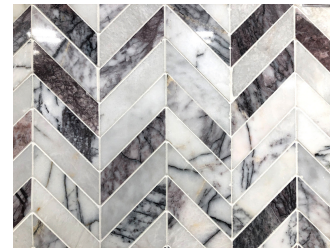

trends

Brooklyn
Bright White

Rockwood Dark Green
SW 2816

VT Dimensions
Ora Edge | Calcutta Marble

Stretta
Alabaster Slate

Pure White
SW 7005

2023 kitchen designs

trending kitchen styles

Transitional
Modern
Contemporary
Elegant Farmhouse
Traditional

VT Dimensions
Ora Edge | Gray Onyx

Stretta
Manhattan Pearl

An Beautiful Blend of Designs

A stunning approach to timeless combine both traditional and contemporary looks.

Brooklyn
Midnight

VT Dimensions
Ora Edge | Drama Marble

Stretta
Alabaster Slate

VT Dimensions
Ora Edge | Saint Laurent

VT CenterPoint
Hevea

A Timeless Black & White Approach

A classic, yet timeless selection. Black and white spaces continue to grow in popularity.

contemporary

VT Dimensions
Ora Edge | Calacutta Marble

Stretta
White Marble

traditional

VT Dimensions
Drama Marble

VT Dimensions
Ora Edge | River Gold

VT CenterPointe
Hevea

Stretta
Manhattan Pearl