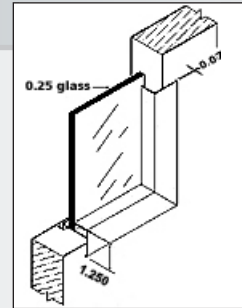

Quickship

Easy as 1,2,3...

GLASS:

1/4" Clear Tempered:

Visual / Order Size:
4" x 25"

Actual Glass Size:
4 3/4" x 25 3/4"

Fits Vision Kits & Woodstops:
110 MVP, VT3, & VT7

Fits Woodstop (Kit Order Size):
VT1 (3-1/2" x 24-1/2")

3/16" Pyran Platinum-F: (Holstein Only)

Visual / Order Size:
4" x 25"

Actual Glass Size:
4 3/4" x 25 3/4"

Fits Vision Kits:
110 MVP

Fits Woodstop (Kit Order Size):
VT1FP (3-1/2" x 24-1/2")

METAL VISION KITS #110 MVP (BEIGE):

(Holstein Only)

Visual /Order Size:
4" x 25"

Actual Glass Size:
4 3/4" x 25 3/4"

110 MVP

STANDARD WOOD LITE MOLDINGS:

Wood Lite Species:	VT1 (100)	VT3 (101)	VT7 (107)	VT1FP* (Holstein Only)
Red Oak:	•	•	•	•
White Oak:	•			
Natural & White Birch:	•	•	•	•
Natural & White Maple:	•	•	•	•
Cherry:	•			•
Mahogany:	•			•
Poplar:	•	•	•	