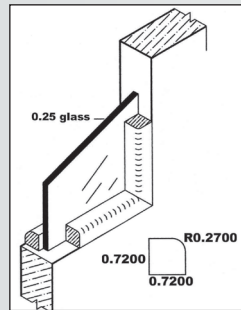

3/16" Pyran Platinum-F: (Holstein Only)

Visual / Order Size:
4" x 25"

Actual Glass Size:
4 3/4" x 25 3/4"

Fits Vision Kits:
110 MVP

Fits Woodstop (Kit Order Size):
VT1FP (3-1/2" x 24-1/2")

METAL VISION KITS #110 MVP (BEIGE):

(Holstein Only)

Visual /Order Size:
4" x 25"

Actual Glass Size:
4 3/4" x 25 3/4"

110 MVP

STANDARD WOOD LITE MOLDINGS:

Wood Lite Species:	VT1 (100)	VT3 (101)	VT7 (107)	VT1FP* (Holstein Only)
Red Oak:	•	•	•	•
White Oak:	•			
Natural & White Birch:	•	•	•	•
Natural & White Maple:	•	•	•	•
Cherry:	•			•
Mahogany:	•			•
Poplar:	•	•	•	