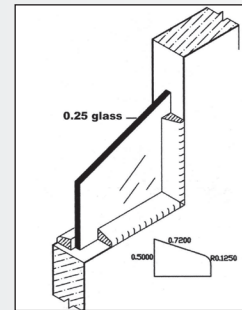

3/16" Pyran Platinum-F: (Holstein Only)

Visual / Order Size:
4" x 25"

Actual Glass Size:
4 3/4" x 25 3/4"

Fits Vision Kits:
110 MVP

Fits Woodstop (Kit Order Size):
VT1FP (3-1/2" x 24-1/2")

METAL VISION KITS #110 MVP (BEIGE):

(Holstein Only)

Visual /Order Size:
4" x 25"

Actual Glass Size:
4 3/4" x 25 3/4"

110 MVP

STANDARD WOOD LITE MOLDINGS:

Wood Lite Species:	VT1 (100)	VT3 (101)	VT7 (107)	VT1FP* (Holstein Only)
Red Oak:	•	•	•	•
White Oak:	•			
Natural & White Birch:	•	•	•	•
Natural & White Maple:	•	•	•	•
Cherry:	•			•
Mahogany:	•			•
Poplar:	•	•	•	