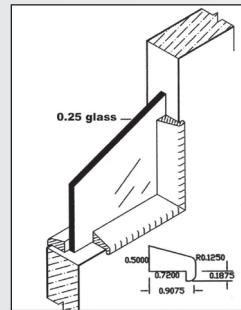

3/16" Pyran Platinum-F: (Holstein Only)

Visual / Order Size:
4" x 25"

Actual Glass Size:
4 3/4" x 25 3/4"

Fits Vision Kits:
110 MVP

Fits Woodstop (Kit Order Size):
VT1FP (3-1/2" x 24-1/2")

METAL VISION KITS #110 MVP (BEIGE):

(Holstein Only)

Visual /Order Size:
4" x 25"

Actual Glass Size:
4 3/4" x 25 3/4"

110 MVP

STANDARD WOOD LITE MOLDINGS:

Wood Lite Species:	VT1 (100)	VT3 (101)	VT7 (107)	VT1FP* (Holstein Only)
Red Oak:	•	•	•	•
White Oak:	•			
Natural & White Birch:	•	•	•	•
Natural & White Maple:	•	•	•	•
Cherry:	•			•
Mahogany:	•			•
Poplar:	•	•	•	