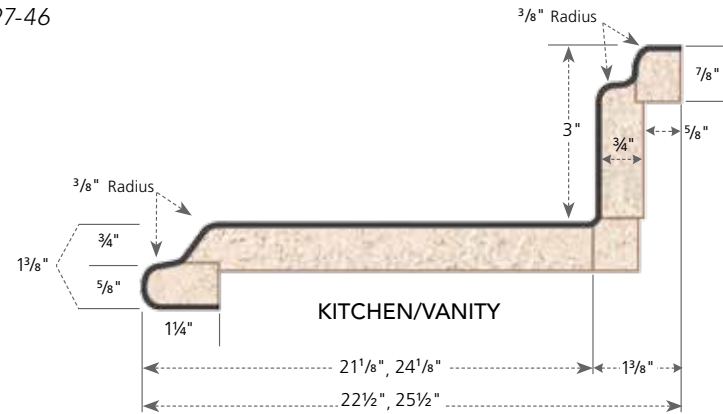

Valencia *Full-Wrap Ogee*

Dramatic. Graceful. Contoured.

These are the defining characteristics of the Valencia Full-Wrap Ogee.

Its distinctive profile adds upscale elegance to any kitchen, bath, or bar area. Get the look of stone and the performance and ease of laminate with the Valencia edge from VT Dimensions—an ideal choice for any budget.

One source. Many beautiful looks. Only from VT.

Edge: Valencia

Laminate: Argento Romano

Formica® 6697-46

Specifications

- Standard substrate is 3/4" industrial-grade particleboard, available in 8', 10', and 12' lengths
- Standard postformed-grade laminate with a thickness of 0.042" + 0.002" - 0.008"
- Both standard and special styles and sizes are suitable for all residential, commercial, institutional, or light-industrial applications
- Available surfaced with Formica®, Nevamar®, Pionite®, and Wilsonart® laminate
- Available as an environmentally friendly EQcountertop

VT Industries Dimensions

VTDimensions.com | 1-888-287-8356
1000 Industrial Park | P.O. Box 490 | Holstein, IA 51025

©2015 VT Industries, Inc. All rights reserved.
NPVL 0615

All measurements in inches. Drawings not to scale.