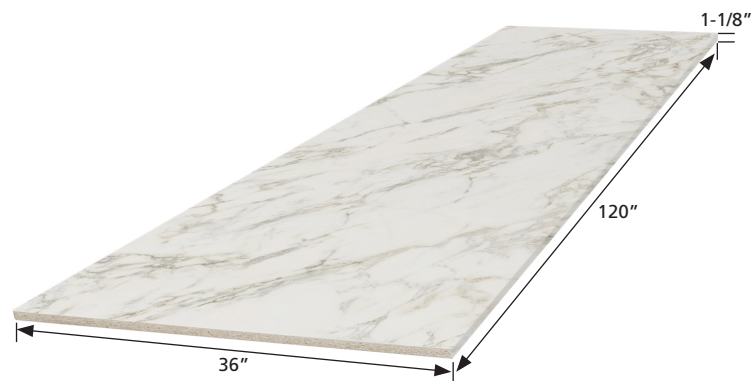

Stretta™

BAR TOP

BAR TOP

SPECIFICATIONS

- Balanced panel construction makes Stretta a more versatile surface option
- Suitable for all residential, commercial, institutional, or light industrial applications
- Individual accessory kits are available, including matching endcap kits (with two self-adhesive laminate strips) and an installation kit (with biscuits, glue, and screws)
- Bulk endcap rolls available in both 25' and 150' lengths*
- Bulk biscuits available in packs of 100
- Bulk glue available in packs of 25

*Bulk endcap rolls do not have peel-and-stick adhesive

Bar Top 36 Inch Width

SLEEK DESIGN

With a trending edge design and wrap-around profile, Stretta countertops are the ideal surface for a modern and clean appearance