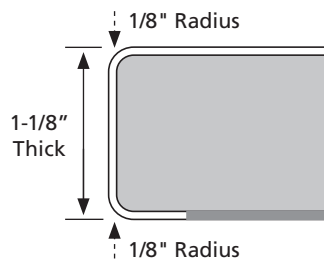

Stretta™

BAR TOP

BAR TOP

SPECIFICATIONS

- Balanced panel construction makes Stretta a more versatile surface option
- Suitable for all residential, commercial, institutional, or light industrial applications
- Individual accessory kits are available, including matching endcap kits (with two self-adhesive laminate strips) and an installation kit (with biscuits, glue, and screws)
- Bulk endcap rolls available in both 25' and 150' lengths*
- Bulk biscuits available in packs of 100
- Bulk glue available in packs of 25

*Bulk endcap rolls do not have peel-and-stick adhesive

Bar Top 36 Inch Width

SLEEK DESIGN

With a trending edge design and wrap-around profile, Stretta countertops are the ideal surface for a modern and clean appearance